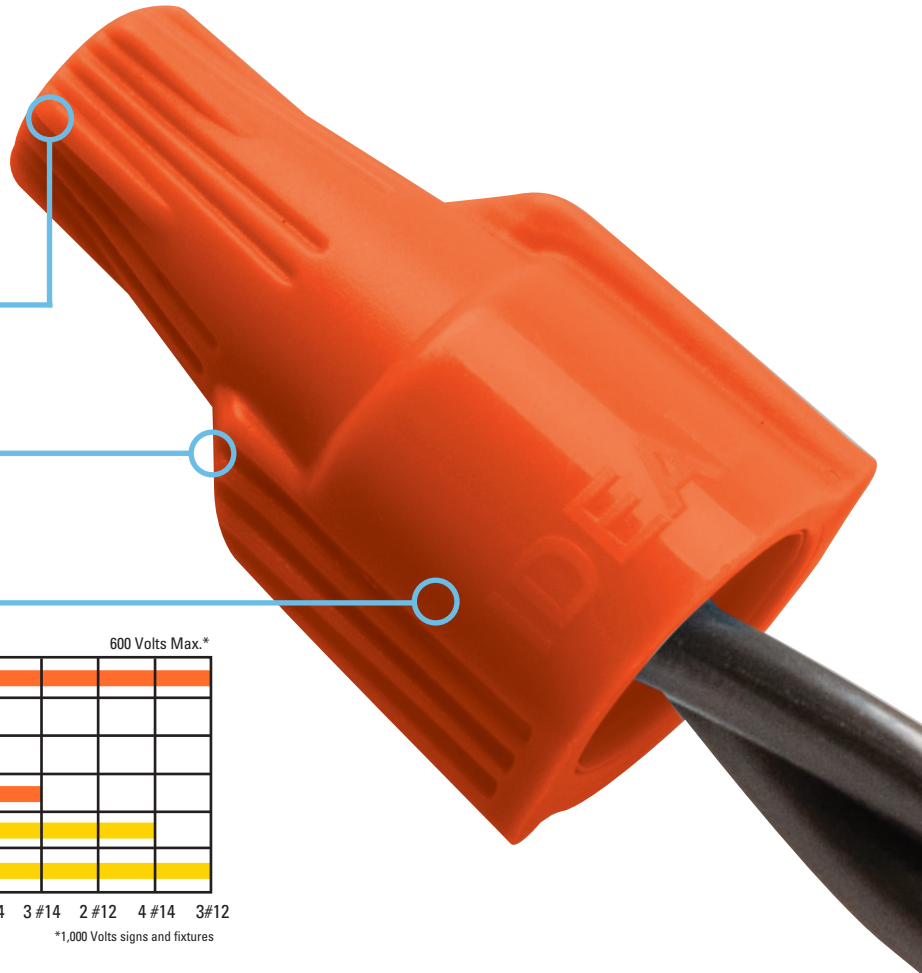

Twister® LT Wire Connectors

- *Have a wide range – 2 #22 AWG to 3 #12 AWG*
- *Cover the same range as gray, blue, orange or yellow standard connectors*
- *Compact size easily fits into tight electrical boxes*
- *Are perfect for lighting installation and retrofit*
- *Feature a comfortable, swept-wing design*

**NEW Color
Same
Wide Range**

Compact size great for recessed can lights, receptacles and GFCIs.

Made in U.S.A. of U.S. and Global Components

COMFORT
from the IDEAL family of Performance and Reliability.

Twister® LT Wire Connectors

It should come as no surprise that a wire connector with the Twister® name on it packs quality and performance – no matter the size. Twister® LT is designed for peak performance and maximum comfort on those big jobs in small spaces. Its unique, compact design makes it the perfect wire connector for any lighting installation or retrofit, as well as general electrical connections in tight electrical boxes. With its wide range this compact connector can cover the same ranges as gray, blue, orange, and yellow standard twist-on connectors as well as yellow wing-style connectors. Plus, the square-wire spring ensures the Twister® LT goes on quickly and provides a strong connection you can count on.

IDEAL wire connectors are the preferred connectors for professional electricians. Their comfortable grip and superior performance give the confidence that all connections are solid and reliable.

Can be applied using 1/4" hex drive