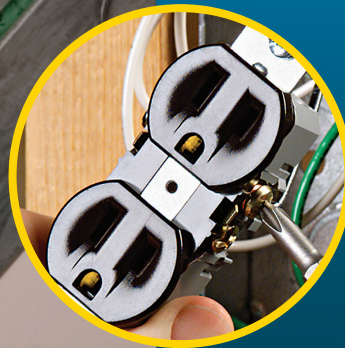

Twister® LT Wire Connectors

- *Have a wide range – 2 #22 AWG to 3 #12 AWG*
- *Cover the same range as gray, blue, orange or yellow standard connectors*
- *Compact size easily fits into tight electrical boxes*
- *Are perfect for lighting installation and retrofit*
- *Feature a comfortable, swept-wing design*

**NEW Color
Same
Wide Range**

Compact size great for recessed can lights, receptacles and GFCIs.

Made in U.S.A. of U.S. and Global Components

COMFORT
from the IDEAL family of Performance and Reliability.

Twister® LT Wire Connectors

It should come as no surprise that a wire connector with the Twister® name on it packs quality and performance – no matter the size. Twister® LT is designed for peak performance and maximum comfort on those big jobs in small spaces. Its unique, compact design makes it the perfect wire connector for any lighting installation or retrofit, as well as general electrical connections in tight electrical boxes. With its wide range this compact connector can cover the same ranges as gray, blue, orange, and yellow standard twist-on connectors as well as yellow wing-style connectors. Plus, the square-wire spring ensures the Twister® LT goes on quickly and provides a strong connection you can count on.

IDEAL wire connectors are the preferred connectors for professional electricians. Their comfortable grip and superior performance give the confidence that all connections are solid and reliable.

Can be applied using 1/4" hex drive