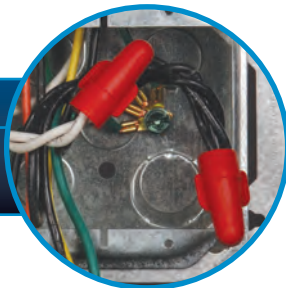

The All-in-One connector

The B-Twist™ combines all the features of red and yellow wire connectors in one unique design. The rounded "dial-top" provides fast, fingertip starts and its low-profile design fits easily into electrical boxes. With a wide wire range, the B-Twist provides top performance at a great value.

Vertical ribs improve grip

Long swept-wings improve comfort and torque

Deep skirt helps protect over-stripped wires

FAST FACT:

The B-Twist™ handles the entire range of a red and yellow connector

MIN. 2 #18
MAX. 2 #8