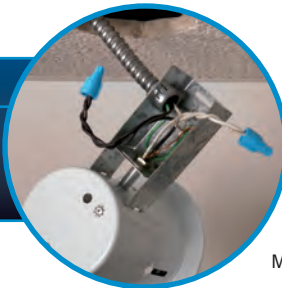

Twister®

FAST FACT:

The small profile of the Twister® LT makes it perfect for recessed lighting applications.

MIN. 3 #14
MAX. 2 #8 w/ 2 #12

MIN. 3 #22
MAX. 3 #10

MIN. 2 #22
MAX. 3 #12