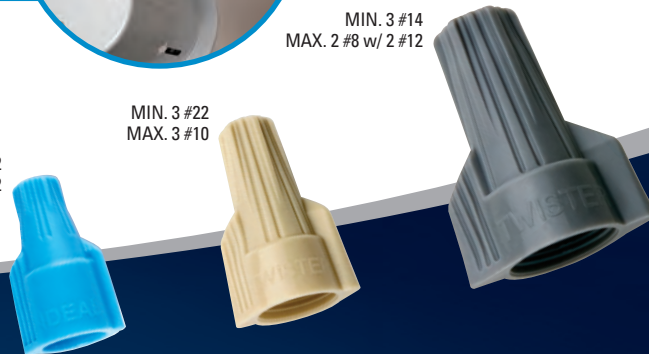

# The #1 connector for residential jobs

The Twister® easily handles the most common wiring configurations for residential construction projects. A patented, expanding square-wire spring ensures a quick, secure connection.

Hex-top allows for 5/16" nut driver application

Durable polypropylene shell expands for progressive tightening, a feature that ensures dependable connections

Swept-wing design for improved comfort

## Twister®

**FAST FACT:**

The small profile of the Twister® LT makes it perfect for recessed lighting applications.

MIN. 3 #14  
MAX. 2 #8 w/ 2 #12

MIN. 3 #22  
MAX. 3 #10

MIN. 2 #22  
MAX. 3 #12

**Twister®**  
WIRE CONNECTORS