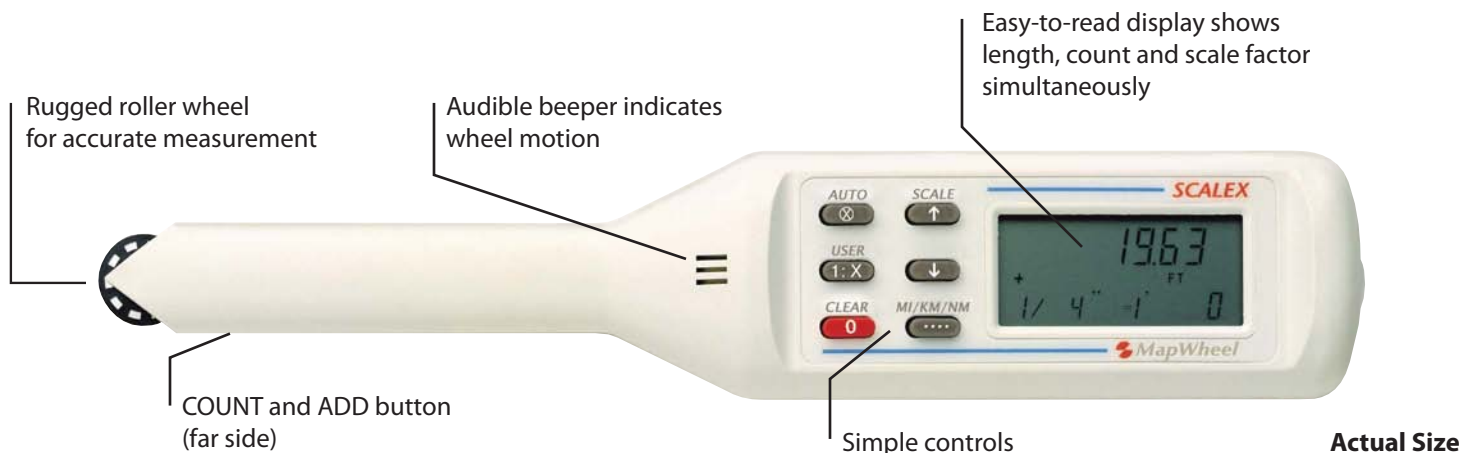

# MapWheel™

**Measure maps the fast, accurate way with the Scalex MapWheel™.** Here is the perfect tool specifically for taking scaled measurements from maps. Just select the built-in scale factor to match the map and roll the MapWheel. The measurement is displayed instantly.

- 19 built-in user scale factors including all common map scales
- Measures in miles, kilometers and nautical miles
- Counter and adder buttons on probe tip let you count stops made or add fixed destination lengths as you measure
- Calculate auto-scale factor from reduced, enlarged or odd-scale maps
- Create, store and retrieve user scale factors
- Clear, audible tone indicates wheel movement
- Easy-to-read liquid crystal display shows length, count and scale factor simultaneously
- Automatic shut-off assures long battery life
- Low battery indicator
- One year limited warranty

## SPECIFICATIONS

Accuracy: 0.25%  
Batteries: 2 x AAA (included)

Also available:

Hard Plastic Protective Case